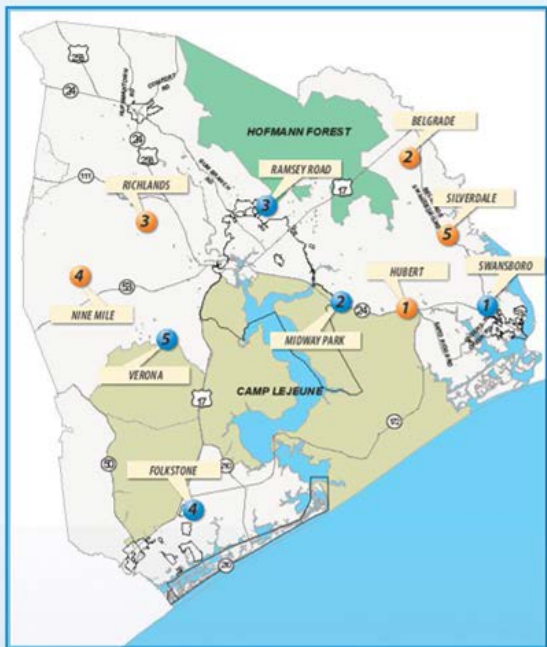

ONSLow COUNTY CONVENIENCE SITES

County Landfill 910-989-2107

HOURS

Monday, Wednesday, Friday & Saturday
8 am to 6 pm
(Close at 5:30 pm in winter)

- | | | |
|---|------------------------------------|--|
| 1 | SWANSBORO
910-326-7376 | 698 Swansboro Loop Road
Swansboro, NC 28584 |
| 2 | MIDWAY PARK
910-353-3980 | 122 Carver Drive
Jacksonville, NC 28544 |
| 3 | RAMSEY ROAD
910-989-2107 | 678 Ramsey Road
Jacksonville, NC 28540 |
| 4 | FOLKSTONE
910-327-2444 | 320 Old Folkstone Road
Holly Ridge, NC 28445 |
| 5 | VERONA
910-455-3677 | 2531 Dawson Cabin Road
Jacksonville, NC 28540 |

MOBILE UNIT HOURS

12 pm to 6 pm
(Close at 5:30 pm in winter)

- | | | | |
|---|-----------|-------------------|--|
| 1 | MONDAY | HUBERT | 210 Hubert Blvd.
Hubert, NC 28539 |
| 2 | TUESDAY | BELGRADE | 227 Mattocks Road
Maysville, NC 28555 |
| 3 | WEDNESDAY | RICHLANDS | 436 Cavanaugh Town Road
Richlands, NC 28574 |
| 4 | THURSDAY | NINE MILE | 574 Nine Mile Road
Richlands, NC 28574 |
| 5 | SATURDAY | SILVERDALE | 1355 Belgrade-Swansboro Road
Hubert, NC 28539 |